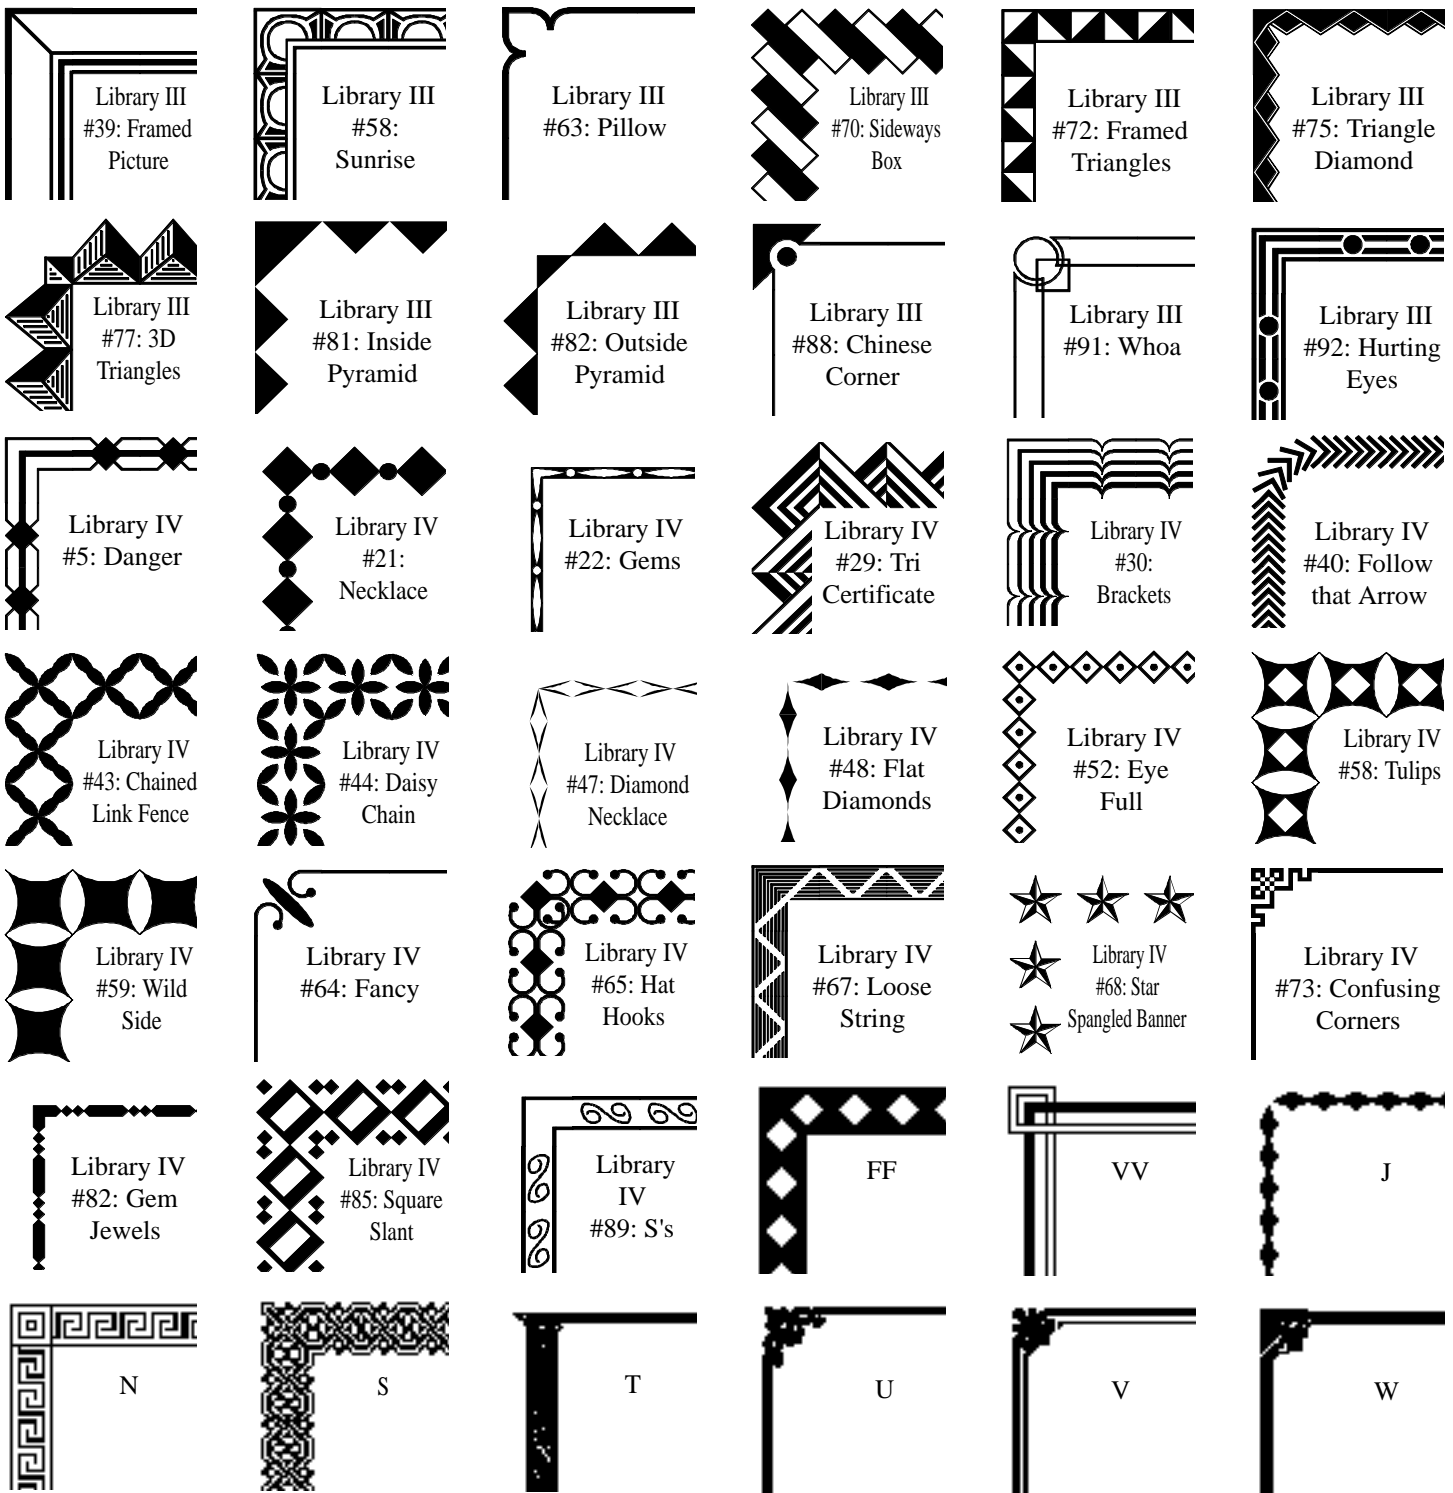

Choose from the variety of Decorative Borders. The border design will be sized to match the plate size. Refer to the description or letter corresponding to the design to select a border.

The line borders KK-QQ can have a variety of shapes in any size. Square corners, rounded corners, angled corners, and concave corners. Please note if a specific size is required